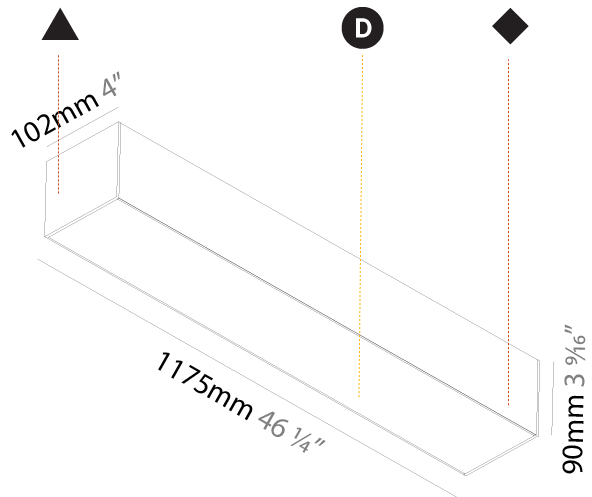

1. To build a product code in our configurator select the specify button on the base model # product page
2. To build a manual product code on this datasheet choose from the options listed below in blue font and add the suffix to the base model #

GENERAL

Series: Idaho
Subseries: Idaho 100
Brand: Prolicht
Division: Architectural
Mounting Type: Surface
Mounting Location: Wall / Ceiling
Subcategory: Profile

PHYSICAL

Shape: Rectangle
Length (mm): 1175
Length (in): 46 1/4
Width (mm): 102
Width (in): 4
Height (mm): 90
Height (in): 3 9/16
Light Distribution: Direct
Weight (kg): 5.664
Weight (lbs): 12.46
Diffuser: PMMA - Opal or Micro-Prism
Fixture Finish: ANA / SSR / BKV / CWI / CRY / HAB / MSR / UFT / ITA / RUA / OGR / FTG / MYG / RWR / LOD / PUS / FRO / FUP / KIA / POP / BLS / SPG / MEY / GOH / GUM / CHC / COM / ABZ / JAG / OBR / MOS / ROR
Fixture Material: Aluminum

ELECTRICAL

Lamp Type: LED (Zhaga Standard)
Input Wattage (W): 20
Total Output Wattage (W): 16
Dimming: Non-Dimming / Phase Dimming (120Vac only) / 0-10V Dimming
Driver Included: Yes
Driver Location: Integrated
Driver Type: Constant Current - 120 / 277Vac
Driver Class: Class 2
Input Voltage (V): 120 - 277
Constant Current (MA): 350

LED

Color Temperature (°K): 3000 / 3500 / 4000
Max. Delivered Lumen (lm): 2010 / 2088 / 2130
CRI: >80 CRI
Lamp Life (hrs): 50000

OPTICAL

RATINGS AND CERTIFICATIONS

Certified By: Certified for North American Standards
IP rating: IP20