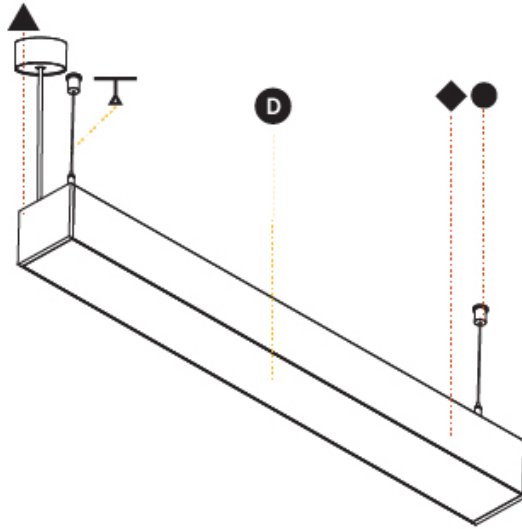

A300097-

PROJECT
TYPE
SPECIFIER
QUANTITY
DATE

A