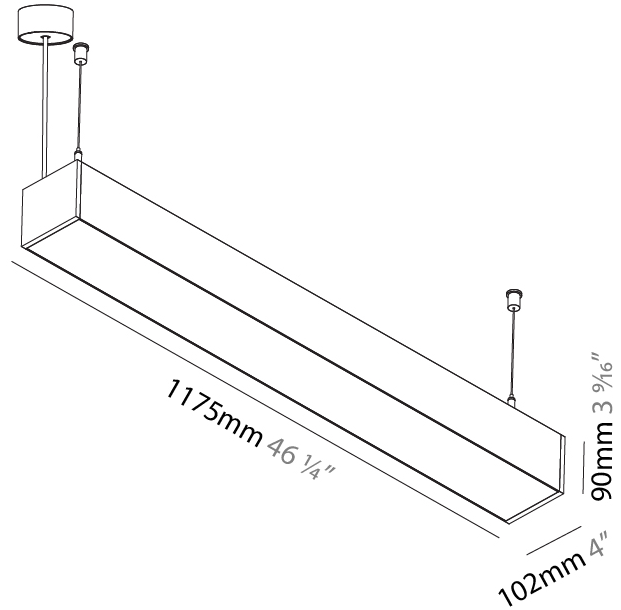

OPTICAL

RATINGS AND CERTIFICATIONS

Certified By: Certified for North American Standards
IP rating: IP20